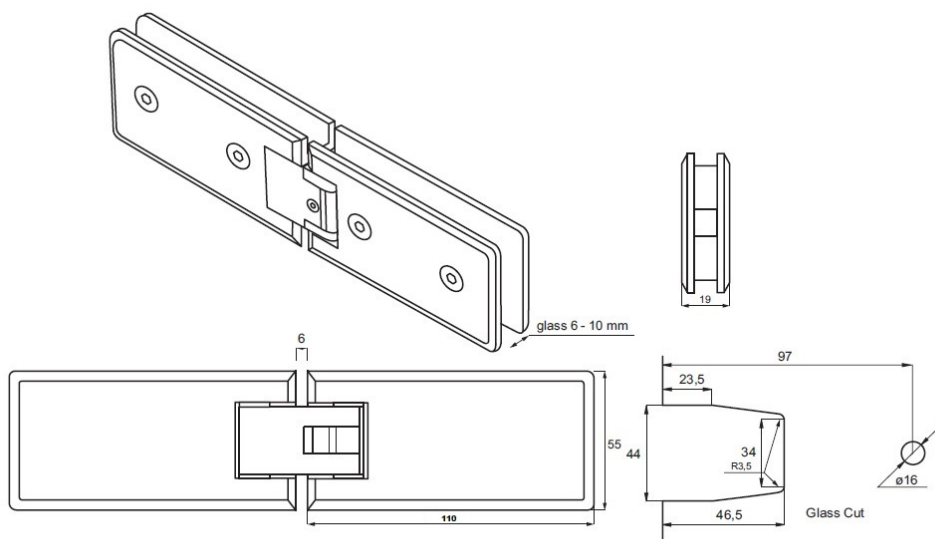

PRODUCT SHEET

Description:

Shower Hinge "Linz", 180DG, CPL, Glass/Glass, 6-10mm Glass Thickness,W/15DG Angle Adjustment Function & 15DG Return, Function, Brass Material, Rectangular Shape W/Chamfered, Edges

Item number:

15.26.747-0

Units	Box	Carton	HS Code	Barcode
Pcs.	1	10	8302100090	 5704866505178

SISO A/S

Mileparken 11
DK-2740 Skovlunde
Denmark
VAT: DK 24786013

Phone +45 45 830 900

www.siso.dk
siso@siso.dk

Danske Bank
Nytorv Branch
Copenhagen
SWIFT: DABADKKK

Account no.
4180 3112 112936
IBAN Account
DK7230003112112936